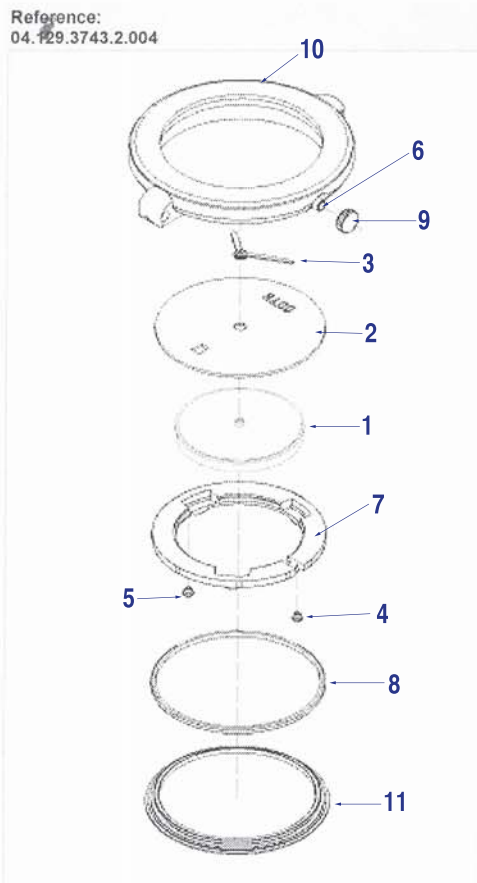

Reference:
04.129.3743.2.004

Reference	Name	Action
→ 03.129.612	1 Movement	—
→ 05.3743.010	2 Dial Florence Rondo L, rhodium	—
→ 06.2166	3 Hands FLORENCE Rondo, L, yellow	—
→ 40.0017	4 Casing screw, ETA Z0080771	—
→ 40.0017	5 Casing screw, ETA Z0080771	—
→ 40.7292	6 case spare parts	—
→ 40.8521	7 Casing ring, hostaform	—
→ 47.4330	8 Back seal 25,0 x 0,75/0,62 Asutan	—
→ 48.606	9 Crown yel, 3,50 22 teeth yellow PVD B19	—
→ 55.1057.61	10 Crystal met. Flo.Rondo2 Y L,light chrom.	—
→ 82.129.3743.2	11 Case back	—
Kit		
→ 90.0092	Set for waterproofness	